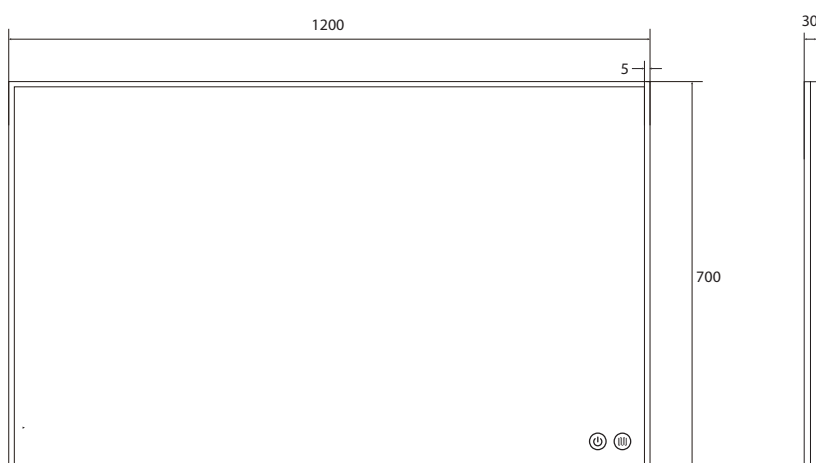

128 / ESPELHOS

REFERÊNCIA	DIMENSÕES	PERFIL	⏻	↪	☀	👆	🔊	PREÇO/UND
BYD-9068	1200 x 700	Preto	√	√	√	√	√	216,00€

Unidade de medida em milímetros (mm)