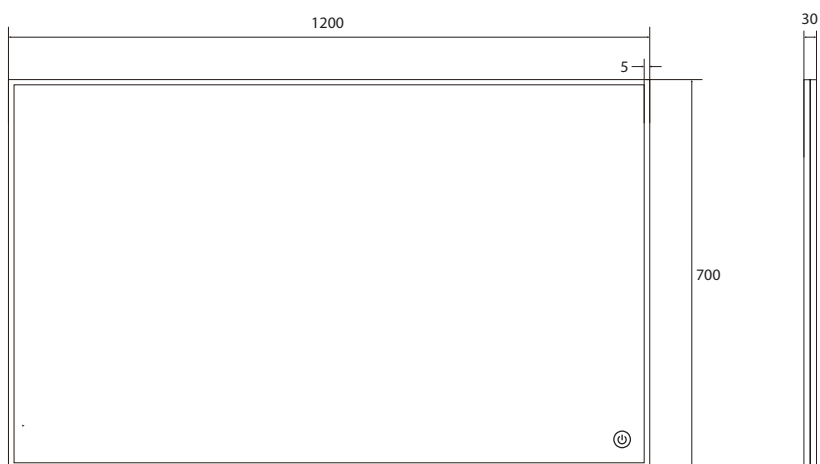

REFERÊNCIA	DIMENSÕES	PERFIL	Ⓢ	⤿	☀	👉	🌀	PREÇO/UND
BYM-9068PR	1200 x 700	Preto	√	√	√	√	—	188,00€

Unidade de medida em milímetros (mm)