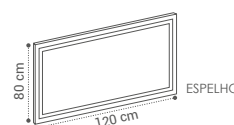

ESPELHO TV LEDS
120X80CM - 320€